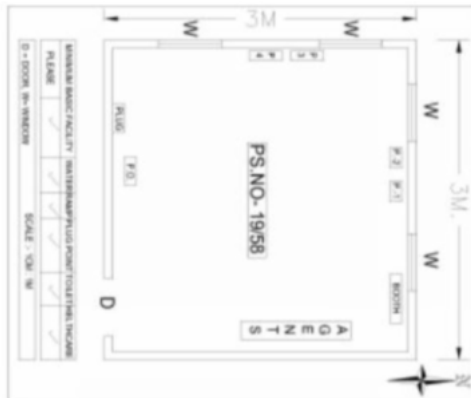

Nazri Naksha

Google Map View

Polling Station Building Front View

Polling Station Front View

Cad View

Key MAP View