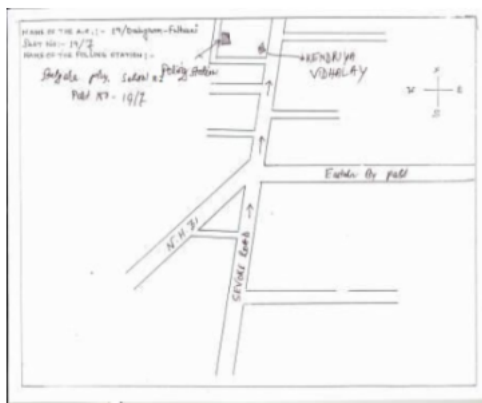

Nazri Naksha

Google Map View