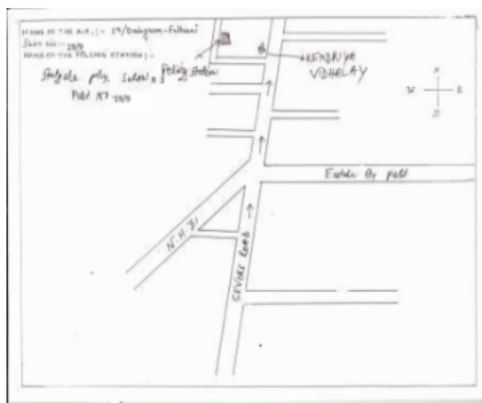

Nazri Naksha

Google Map View