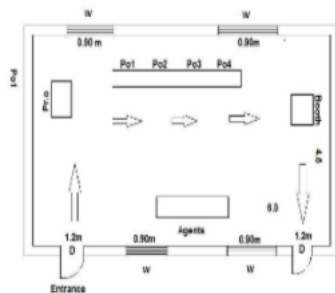

Nazri Naksha

Google Map View

Polling Station Building Front View

Polling Station Front View

Cad View

Key MAP View