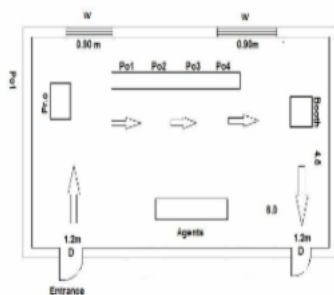

Nazri Naksha

Google Map View

Polling Station Building Front View

Polling Station Front View

Cad View

Key MAP View