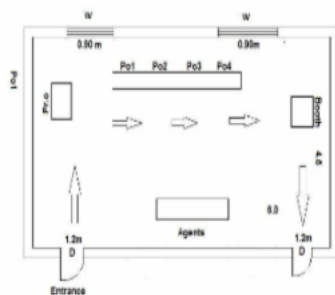

Nazri Naksha

Google Map View

Polling Station Building Front View

Polling Station Front View

Cad View

Key MAP View