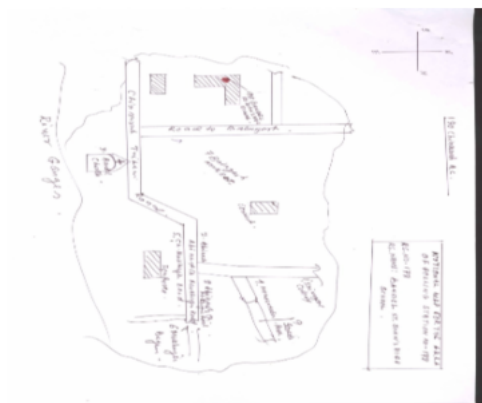

Polling Station Building Front View

Nazri Naksha