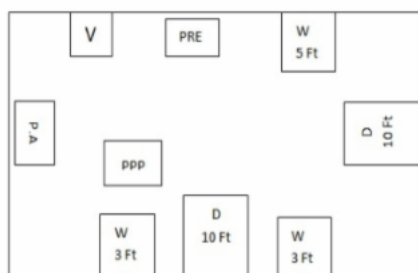

Nazri Naksha

Google Map View

Polling Station Building Front View

Polling Station Front View

Cad View

Key MAP View