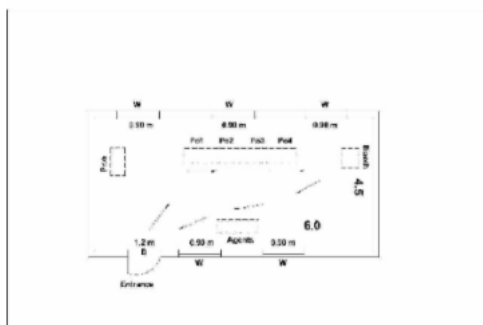

Nazri Naksha

Google Map View

Polling Station Building Front View

Polling Station Front View

Cad View

Key MAP View