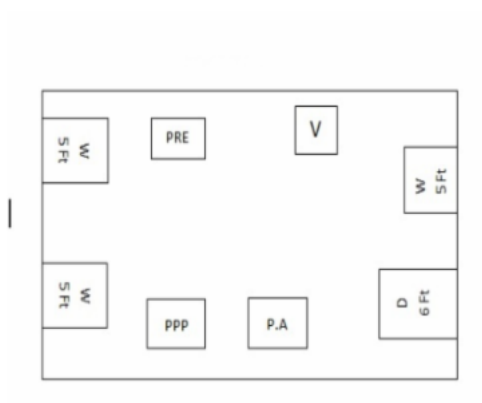

Nazri Naksha

Google Map View

Polling Station Building Front View

Polling Station Front View

Cad View

Key MAP View