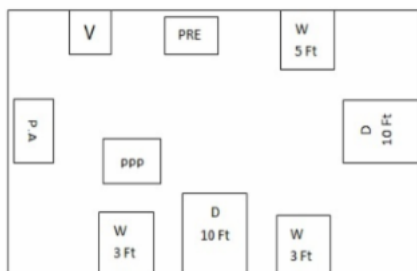

Nazri Naksha

Google Map View

Polling Station Building Front View

Polling Station Front View

Cad View

Key MAP View