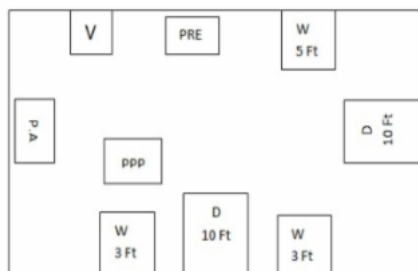

Nazri Naksha

Google Map View

Polling Station Building Front View

Polling Station Front View

Cad View

Key MAP View