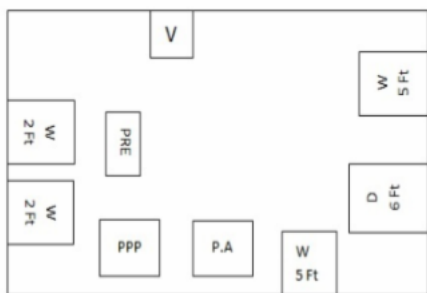

Nazri Naksha

Google Map View

Polling Station Building Front View

Polling Station Front View

Cad View

Key MAP View