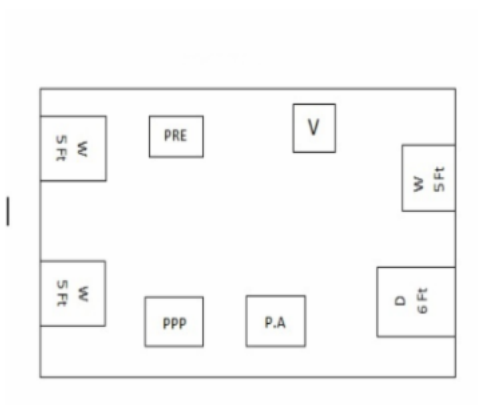

Nazri Naksha

Google Map View

Polling Station Building Front View

Polling Station Front View

Cad View

Key MAP View