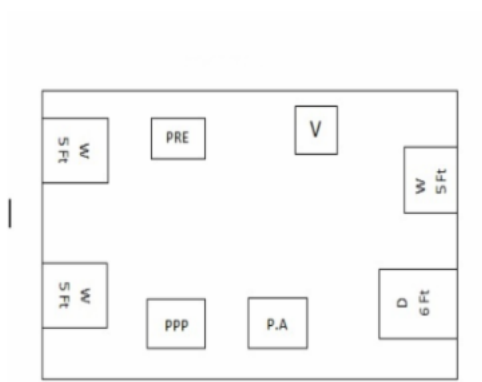

Nazri Naksha

Google Map View

Polling Station Building Front View

Polling Station Front View

Cad View

Key MAP View