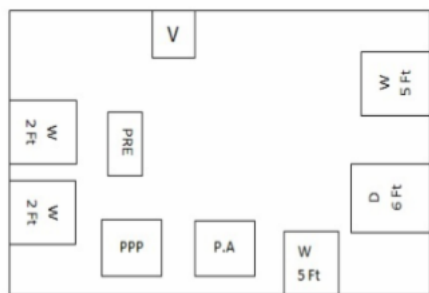

Nazri Naksha

Google Map View

Polling Station Building Front View

Polling Station Front View

Cad View

Key MAP View