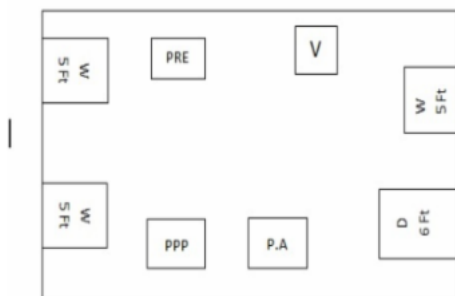

Nazri Naksha

Google Map View

Polling Station Building Front View

Polling Station Front View

Cad View

Key MAP View