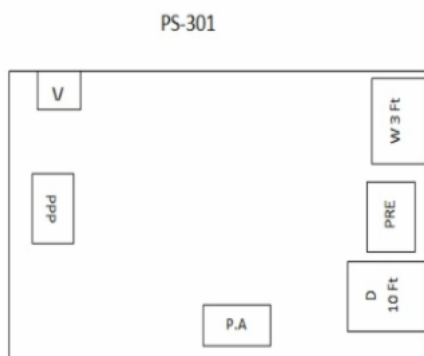

Nazri Naksha

Google Map View

Polling Station Building Front View

Polling Station Front View

Cad View

Key MAP View