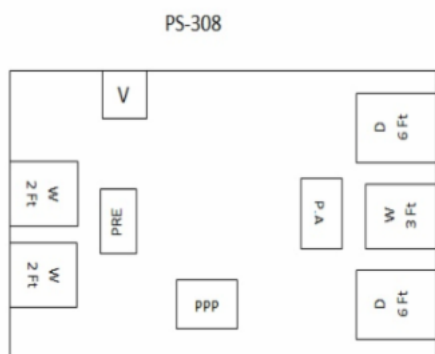

Nazri Naksha

Google Map View

Polling Station Building Front View

Polling Station Front View

Cad View

Key MAP View