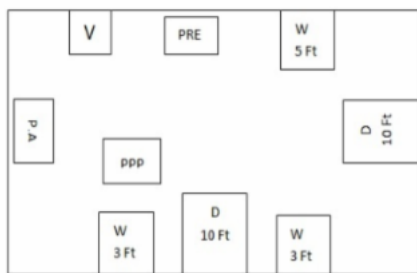

Nazri Naksha

Google Map View

Polling Station Building Front View

Polling Station Front View

Cad View

Key MAP View