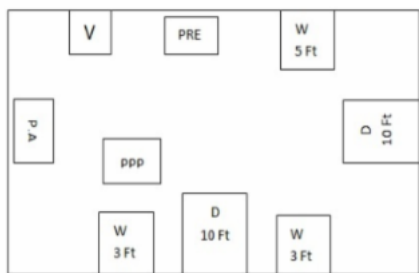

Nazri Naksha

Google Map View

Polling Station Building Front View

Polling Station Front View

Cad View

Key MAP View