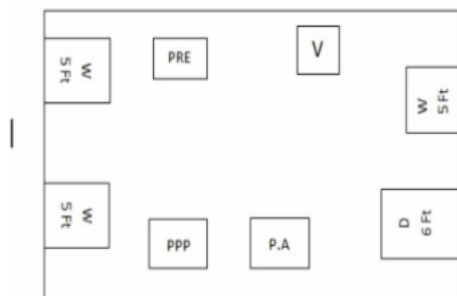

Nazri Naksha

Google Map View

Polling Station Building Front View

Polling Station Front View

Cad View

Key MAP View