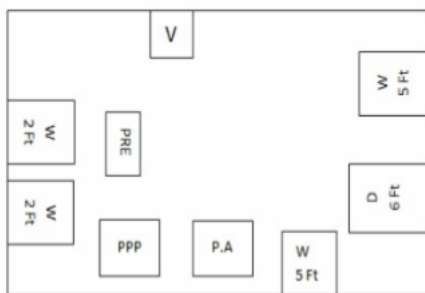

Nazri Naksha

Google Map View

Polling Station Building Front View

Polling Station Front View

Cad View

Key MAP View