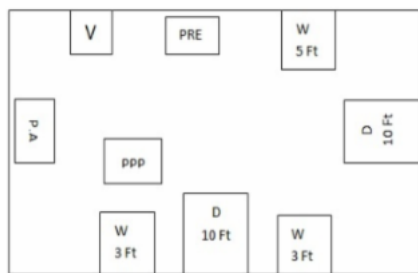

Nazri Naksha

Google Map View

Polling Station Building Front View

Polling Station Front View

Cad View

Key MAP View