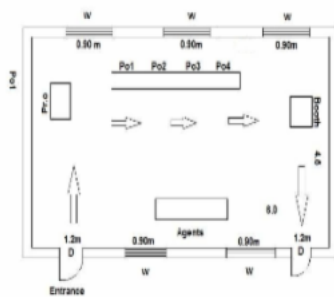

Nazri Naksha

Google Map View

Polling Station Building Front View

Polling Station Front View

Cad View

Key MAP View