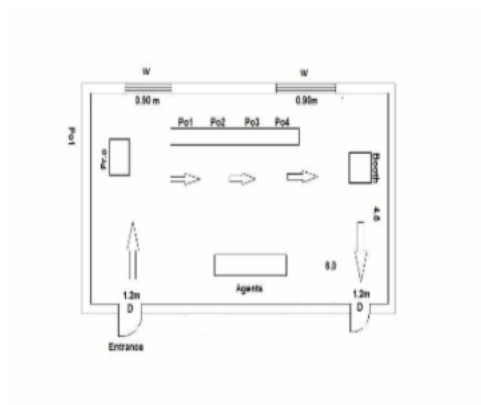

Google Map View

Polling Station Front View

Cad View