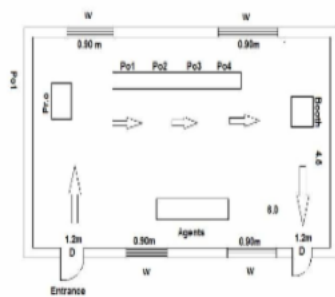

Polling Station Front View

Cad View