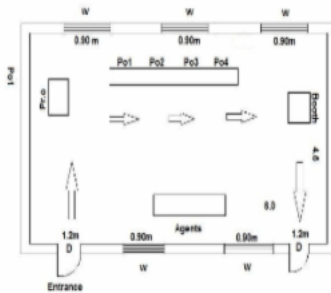

Nazri Naksha

Google Map View

Polling Station Building Front View

Polling Station Front View

Cad View

Key MAP View