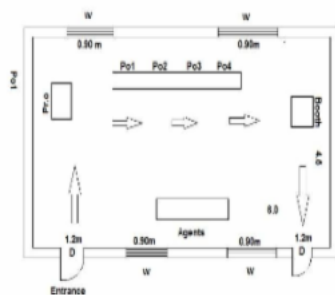

Nazri Naksha

Google Map View

Polling Station Building Front View

Polling Station Front View

Cad View

Key MAP View