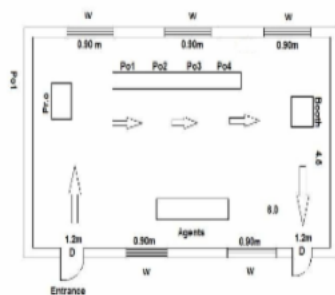

Nazri Naksha

Google Map View

Polling Station Building Front View

Polling Station Front View

Cad View

Key MAP View