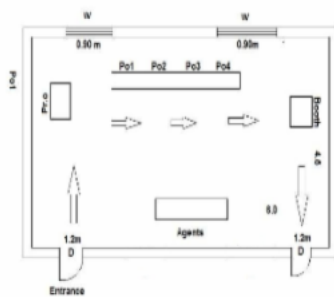

Nazri Naksha

Google Map View

Polling Station Building Front View

Polling Station Front View

Cad View

Key MAP View