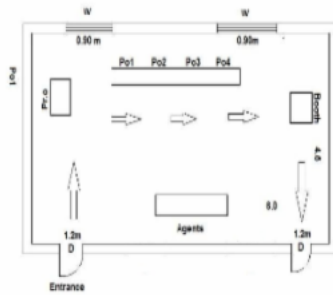

Nazri Naksha

Google Map View

Polling Station Building Front View

Polling Station Front View

Cad View

Key MAP View