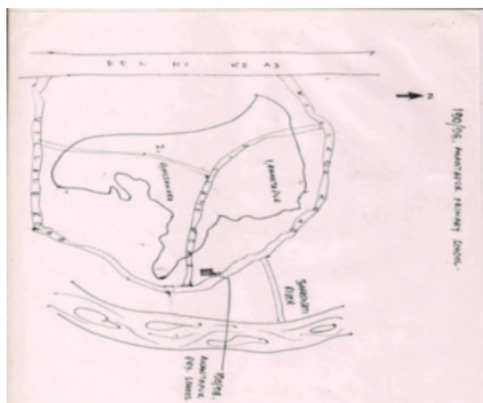

Polling Station Building Front View

Nazri Naksha