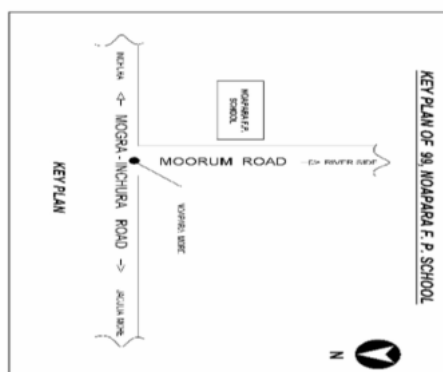

Nazri Naksha

Google Map View

Polling Station Building Front View

Polling Station Front View

Cad View

Key MAP View