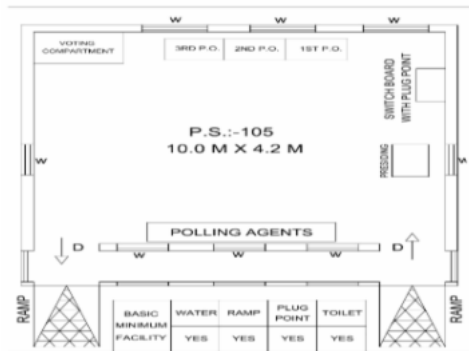

Nazri Naksha

Google Map View

Polling Station Building Front View

Polling Station Front View

Cad View

Key MAP View