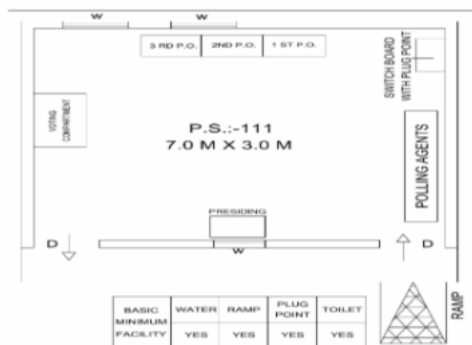

Nazri Naksha

Google Map View

Polling Station Building Front View

Polling Station Front View

Cad View

Key MAP View