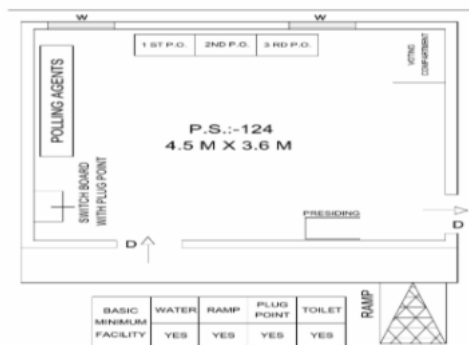

Nazri Naksha

Google Map View

Polling Station Building Front View

Polling Station Front View

Cad View

Key MAP View