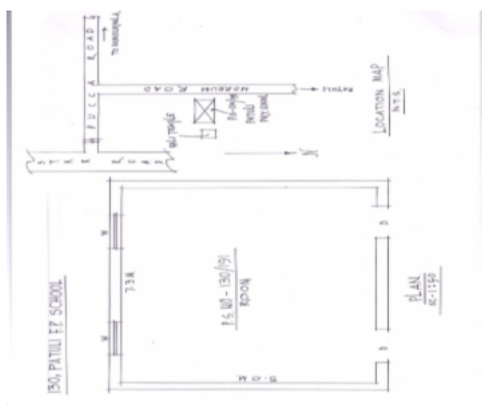

Nazri Naksha

Google Map View

Polling Station Building Front View

Polling Station Front View

Cad View

Key MAP View