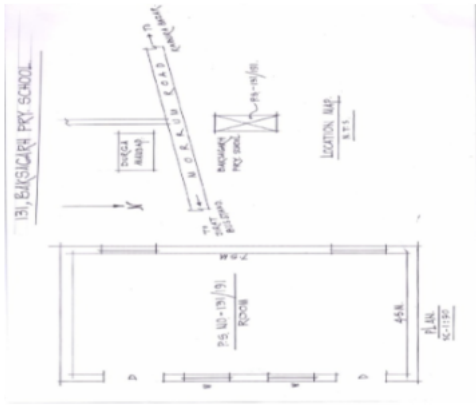

Polling Station Building Front View

Nazri Naksha