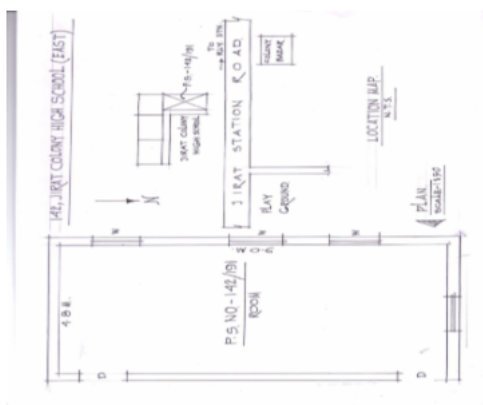

Nazri Naksha

Google Map View

Polling Station Building Front View

Polling Station Front View

Cad View

Key MAP View