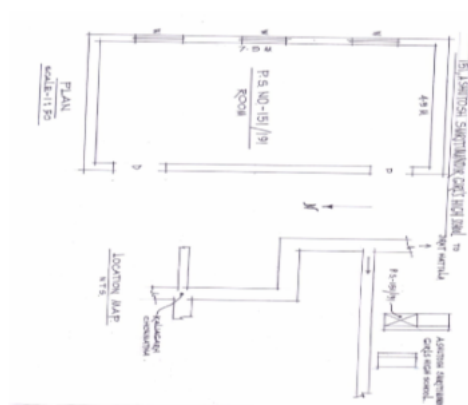

Nazri Naksha

Google Map View

Polling Station Building Front View

Polling Station Front View

Cad View

Key MAP View