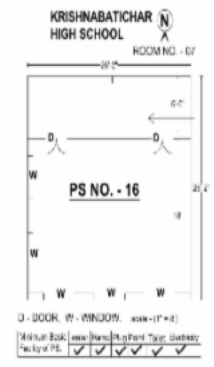

Nazri Naksha

Google Map View

Polling Station Building Front View

Polling Station Front View

Cad View

Key MAP View