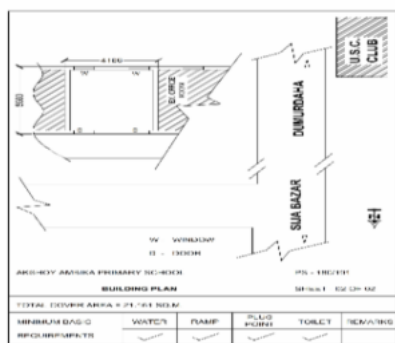

Nazri Naksha

Google Map View

Polling Station Building Front View

Polling Station Front View

Cad View

Key MAP View