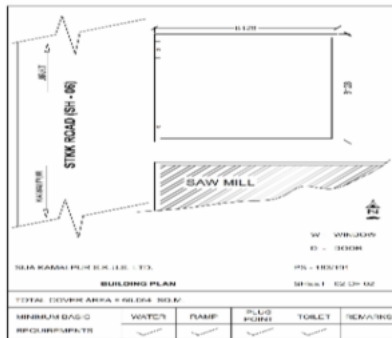

Nazri Naksha

Google Map View

Polling Station Building Front View

Polling Station Front View

Cad View

Key MAP View