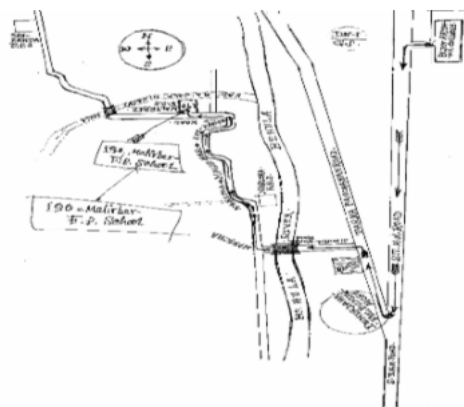

Polling Station Building Front View

Nazri Naksha