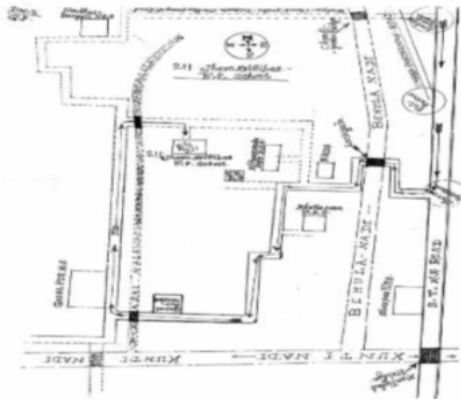

Polling Station Building Front View

Nazri Naksha