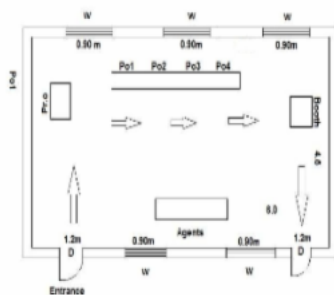

Nazri Naksha

Google Map View

Polling Station Building Front View

Polling Station Front View

Cad View

Key MAP View