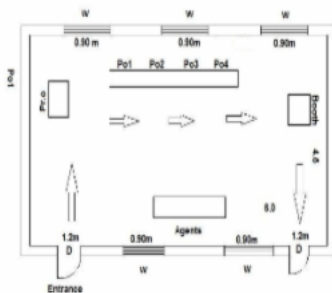

Nazri Naksha

Google Map View

Polling Station Building Front View

Polling Station Front View

Cad View

Key MAP View