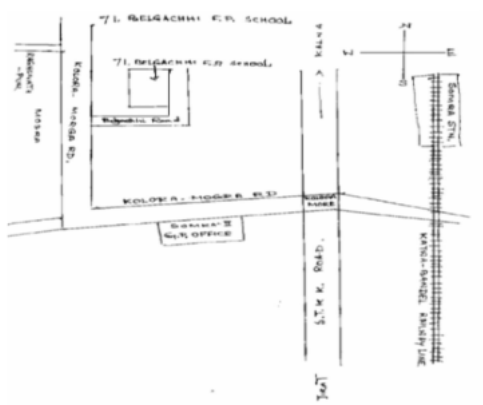

Nazri Naksha

Google Map View

Polling Station Building Front View

Polling Station Front View

Cad View

Key MAP View