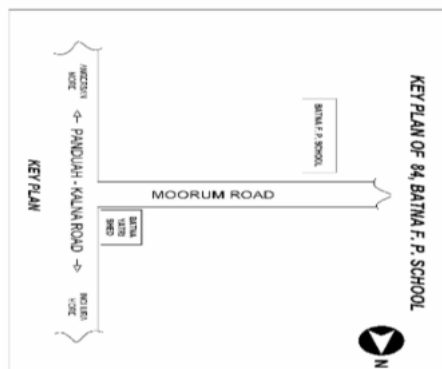

Nazri Naksha

Google Map View

Polling Station Building Front View

Polling Station Front View

Cad View

Key MAP View